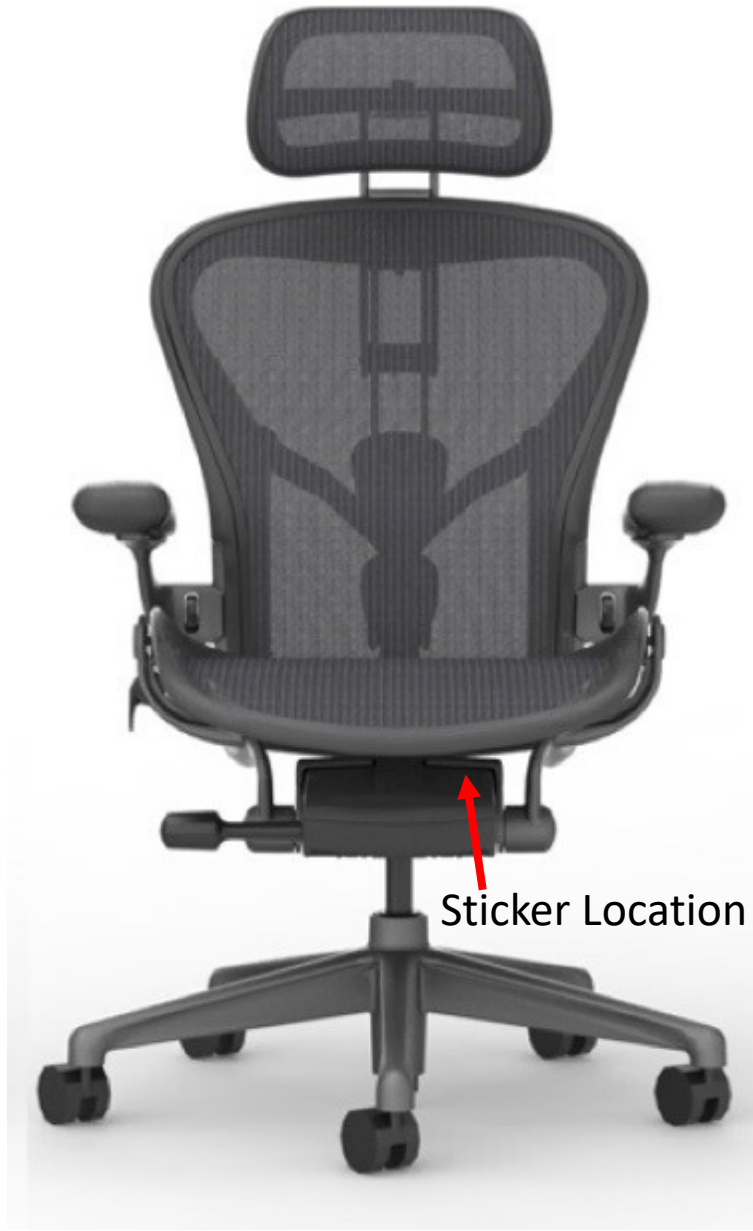

How to simply identify the model or color of your Aeron Chair

Atlas Headrest

info@atlasheadrest.com

Sticker Location

AER1B23DWA1 PG1G1G1C7BK23103
101 FO:R15363 BPO:893960 SEQ:400721 10-03-10
HermanMiller AERON MADE IN USA
PAT: www.hermanmiller.com/Patents 888-443-4357