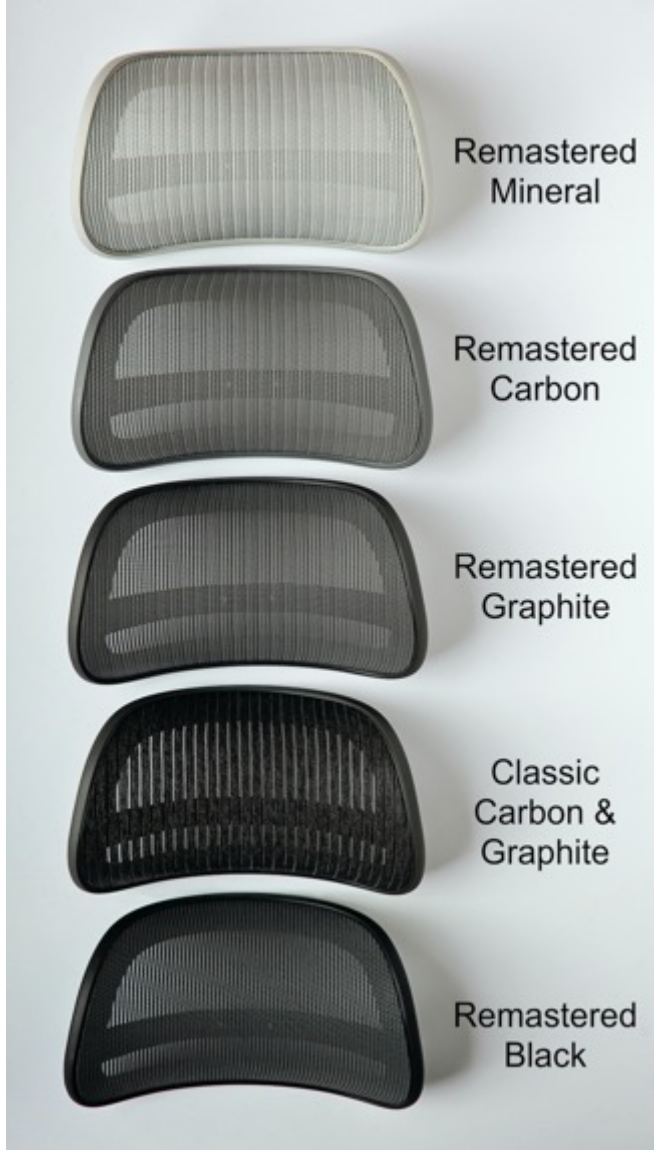

How to simply identify the model or color of your Aeron Chair

Atlas Headrest

info@atlasheadrest.com

Sticker Location

AER1B23DWA1 PG1G1G1C7BK23103
101 FO:R15363 BPO:893960 SEQ:400721 10-03-10
HermanMiller AERON MADE IN USA
PAT: www.hermanmiller.com/Patents 888-443-4357